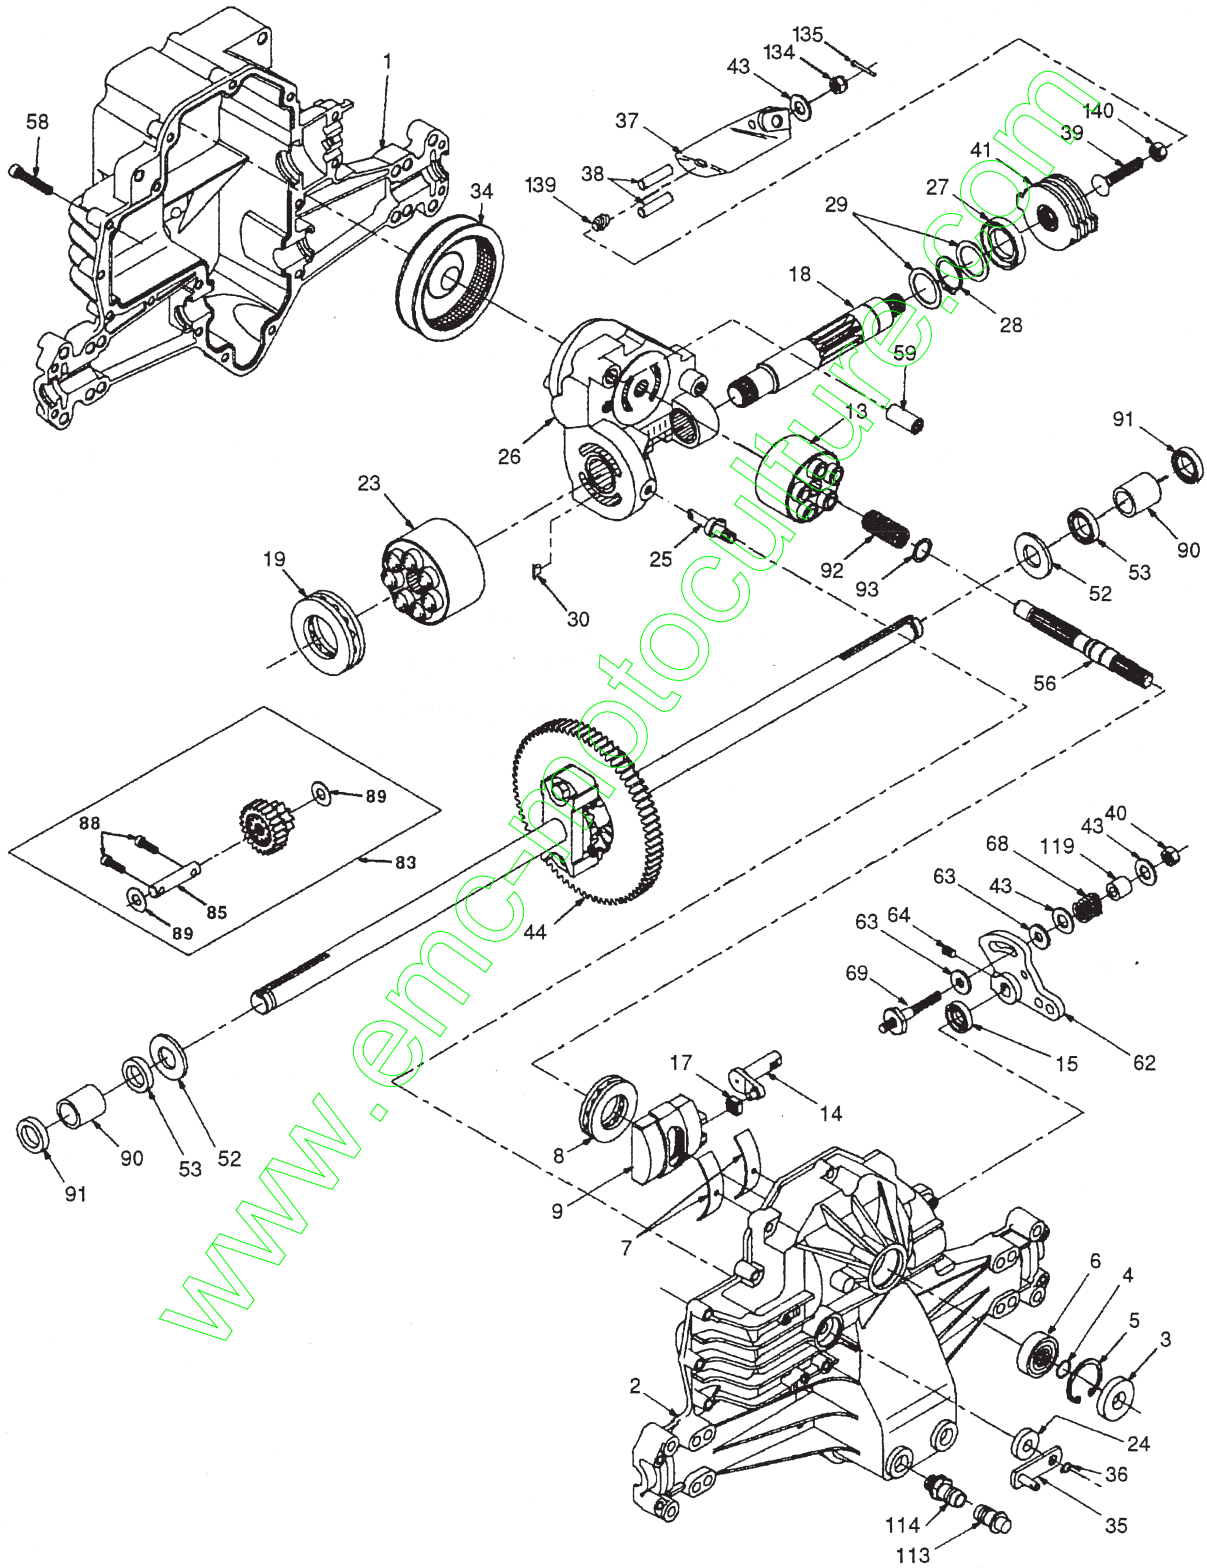

REPAIR PARTS

TRACTOR - MODEL NO. YTH130 (HEYTH130D), PRODUCT NO. 954 17 00-06
MOWER LIFT

KEY NO.	PART NO.	DESCRIPTION
1	532159460	Wire Asm Inner Sprg w/Plunger LT
2	532159471	Shaft Asm Lift
3	532105767	Pin Groove
4	812000002	E Ring #5133-62
5	819211621	Washer PLTD 21/32 X 1 X 21ga
6	532120183	Bearing Nylon Blk 629 Id
7	532125631	Grip Handle Fluted
8	532124526	Button Plunger Black
10	532122512	Spring Cprsn 3 750 Oiled
11	532139865	Link Lift LH
12	532139866	Link Lift RH
13	532124670	Retainer Spring
15	532127218	Link Front
16	873350800	Nut Jam Hex 1/2-13 Unc
17	532130171	Trunnion Blk Zinc
18	873800800	Nut Lock W/wsh 1/2-13unc
19	532139868	Arm Suspension Rear
20	532124660	Spring, Retainer
31	532140302	Bearing Pvt. Lift Spherical
32	873540600	Nut Crownlock 3/8-24

NOTE: All component dimensions given in U.S. inches
1 inch = 25.4 mm

www.emc-motortech.com

REPAIR PARTS

TRACTOR - MODEL NO. YTH130 (HEYTH130D), PRODUCT NO. 954 17 00-06
HYDRO GEAR TRANSAXLE - MODEL NUMBER 319-0650