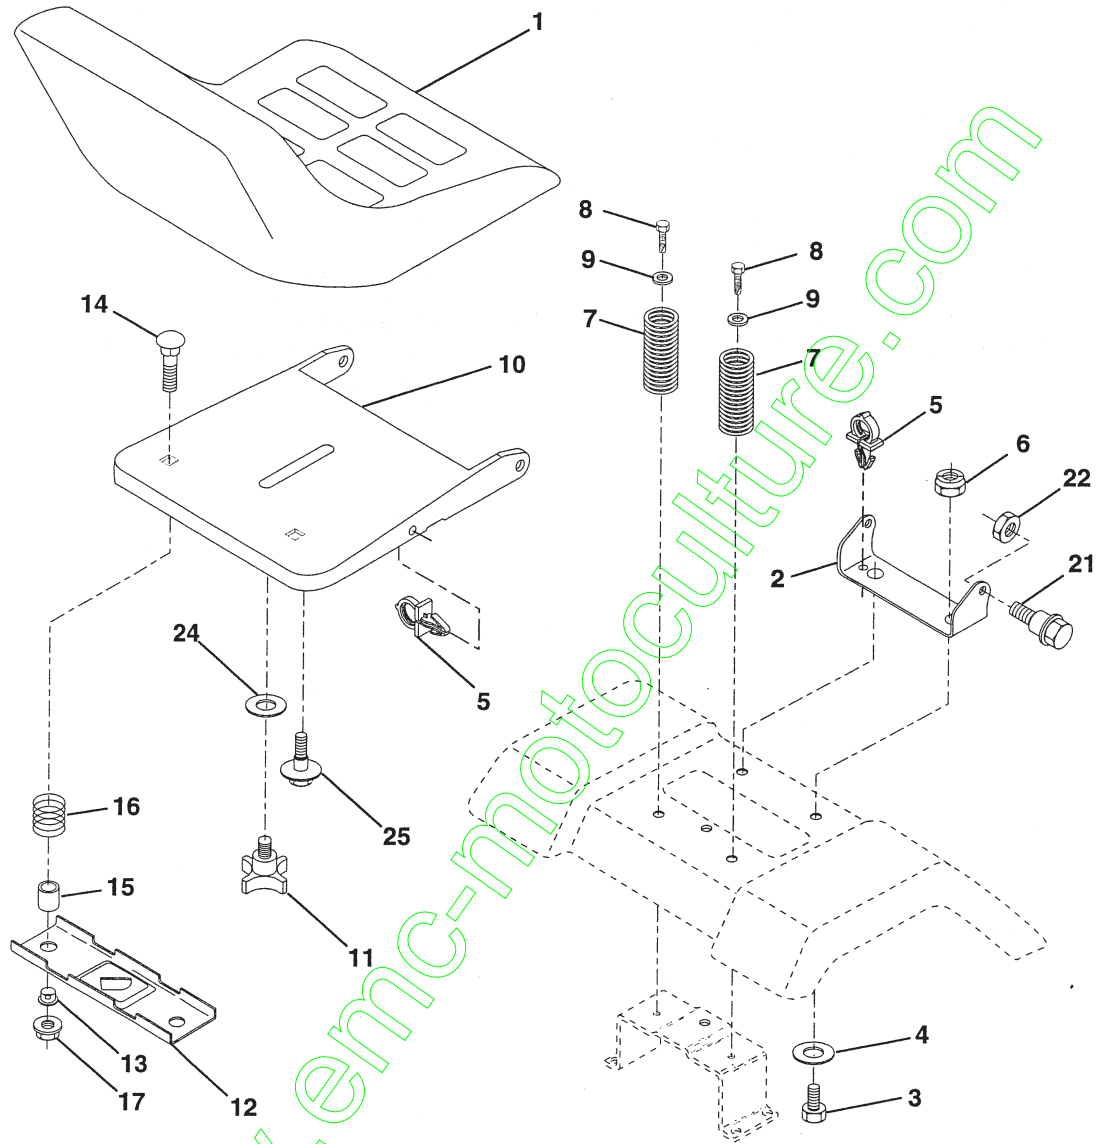

NOTE: All component dimensions given in U.S. inches.
1 inch = 25.4 mm.

REPAIR PARTS

TRACTOR - MODEL NO. YTH130 (HEYTH130D), PRODUCT NO. 954 17 00-06
ENGINE

REPAIR PARTS

TRACTOR - MODEL NO. YTH130 (HEYTH130D), PRODUCT NO. 954 17 00-06

ENGINE

KEY NO.	PART NO.	DESCRIPTION
1	532141359	Control Th/ch 20 22 LH Flag
2	817720410	Screw Hex Thd Cut 1/4-20x5/8 T
3	-----	Engine B&S Model No. 28M707
4	532137348	Muffler LT B&S 12/12.5/13HP
13	532272293	Gasket Eng 1 313 Id Tin Plated
14	813280324	Nipple Pipe 3/8 Npt X 3"
15	813200300	Elbow Std 90 Degree 3/8-18 Npt
16	811050600	Washer Lock Ext Tooth 3/8
23	532156123	Shield Heat
29	532137180	Kit Spark Arrestor (Flat Scrn)
31	532140280	Tank Fuel Front 2 00
32	532140527	Cap Asm Fuel W/sym Vented
33	532123487	Clamp Hose Black
35	817490512	Screw
37	532137040	Line Fuel 20"
38	-----	Plug Oil Drain (Order From Engine Manufacturer)
40	532124028	Bushing Snap Nyl Blk Fuel Line
44	817490412	Screw Hexwsh Thdrol 1/4-20x3/4
46	819091416	Washer 9/32 X 7/8 X 16 Ga
62	810040500	Washer Lock Hvy Hlcl Spr 5/16
66	532127951	Stop Throttle 3000 RPM
72	871070512	Screw Hexhd Cap 5/16-18x 3/4
78	817490620	Screw Thdrol 3/8-16x1-1/4 TYTT
81	532128861	Nut Flange 1/4-20 Starter Nut

NOTE: All component dimensions given in U.S. inches
1 inch = 25.4 mm

www.emc.com

REPAIR PARTS

TRACTOR - MODEL NO. YTH130 (HEYTH130D), PRODUCT NO. 954 17 00-06

SEAT ASSEMBLY

KEY PART NO. NO.

DESCRIPTION

1	532140839	Seat
2	532140551	Bracket Pivot Seat 8 720
3	874760616	Bolt Fin Hex 3/8-16unc X 1
4	819131610	Washer 13/32 X 1 X 10 Ga
5	532145006	Clip Push-In
6	873800600	Nut Hex w/Ins. 3/8-16 Unc
7	532124181	Spring Seat Cprsn 2 250 Blk Zi
8	817490616	Screw Thdrol 3/8-16 X 1 Ty-tt
9	819131614	Washer 13/32 X 1 X 14 Ga.
10	532155925	Pan Seat
11	532120068	Knob Seat 1/2-13 UNC Blk
12	532121246	Bracket Mounting Switch