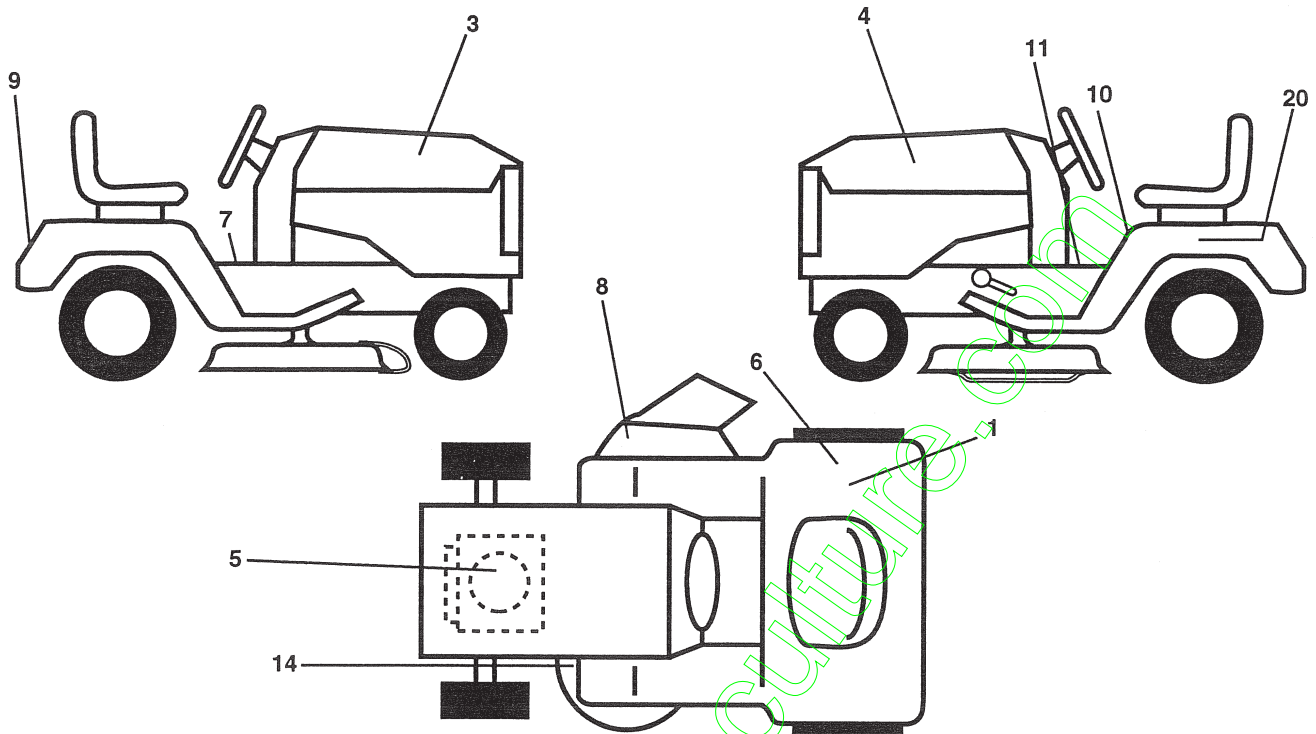

NOTE: All component dimensions given in U.S. inches
1 inch = 25.4 mm

www.emc.com

REPAIR PARTS

TRACTOR - MODEL NO. YTH130 (HEYTH130D), PRODUCT NO. 954 17 00-06

SEAT ASSEMBLY

KEY PART NO. NO.

DESCRIPTION

1	532140839	Seat
2	532140551	Bracket Pivot Seat 8 720
3	874760616	Bolt Fin Hex 3/8-16unc X 1
4	819131610	Washer 13/32 X 1 X 10 Ga
5	532145006	Clip Push-In
6	873800600	Nut Hex w/Ins. 3/8-16 Unc
7	532124181	Spring Seat Cprsn 2 250 Blk Zi
8	817490616	Screw Thdrol 3/8-16 X 1 Ty-tt
9	819131614	Washer 13/32 X 1 X 14 Ga.
10	532155925	Pan Seat
11	532120068	Knob Seat 1/2-13 UNC Blk
12	532121246	Bracket Mounting Switch

KEY PART NO. NO.

DESCRIPTION

13	532121248	Bushing Snap Blk Nyl 50 Id
14	872050411	Bolt Rdhd Sqnk 1/4-20x1-3/8
15	532134300	Spacer Split 28x 96 Yel Zinc
16	532121250	Spring Cprsn 1 27 Blk Pnt
17	532123976	Nut Lock 1/4 Lge Fig Gr 5 Zinc
21	532153236	Bolt Shoulder 5/16-18 Unc
22	873800500	Nut Hex Lock W/Ins 5/16-18
24	819171912	Washer 17/32 X 1-3/16 X 12 Ga.
25	532127018	Bolt Shoulder 5/16-18 X 62

NOTE: All component dimensions given in U.S. inches.
1 inch = 25.4 mm

REPAIR PARTS

TRACTOR - MODEL NO. YTH130 (HEYTH130D), PRODUCT NO. 954 17 00-06

DECALS

KEY NO.	PART NO.	DESCRIPTION
1	532125690	Decal 100 DBA
3	532150724	Decal Hood LH
4	532150723	Decal Hood RH
5	532273212	Decal HP Engine
6	532145437	Decal Euro Stand CE
7	532140837	Decal Saddle Brake
8	532145494	Decal Mower Cutfinger Symbol
9	532150617	Decal Fender Husq
10	532145498	Decal Read Owner's Manual Syms.
11	532142341	Decal Drawbar Cntrl Mvt Hyd LT
14	532136832	Decal V-Belt Schematic
20	532146451	Decal Bat Dan/PSN
--	532154515	Pad Footrest LH STL