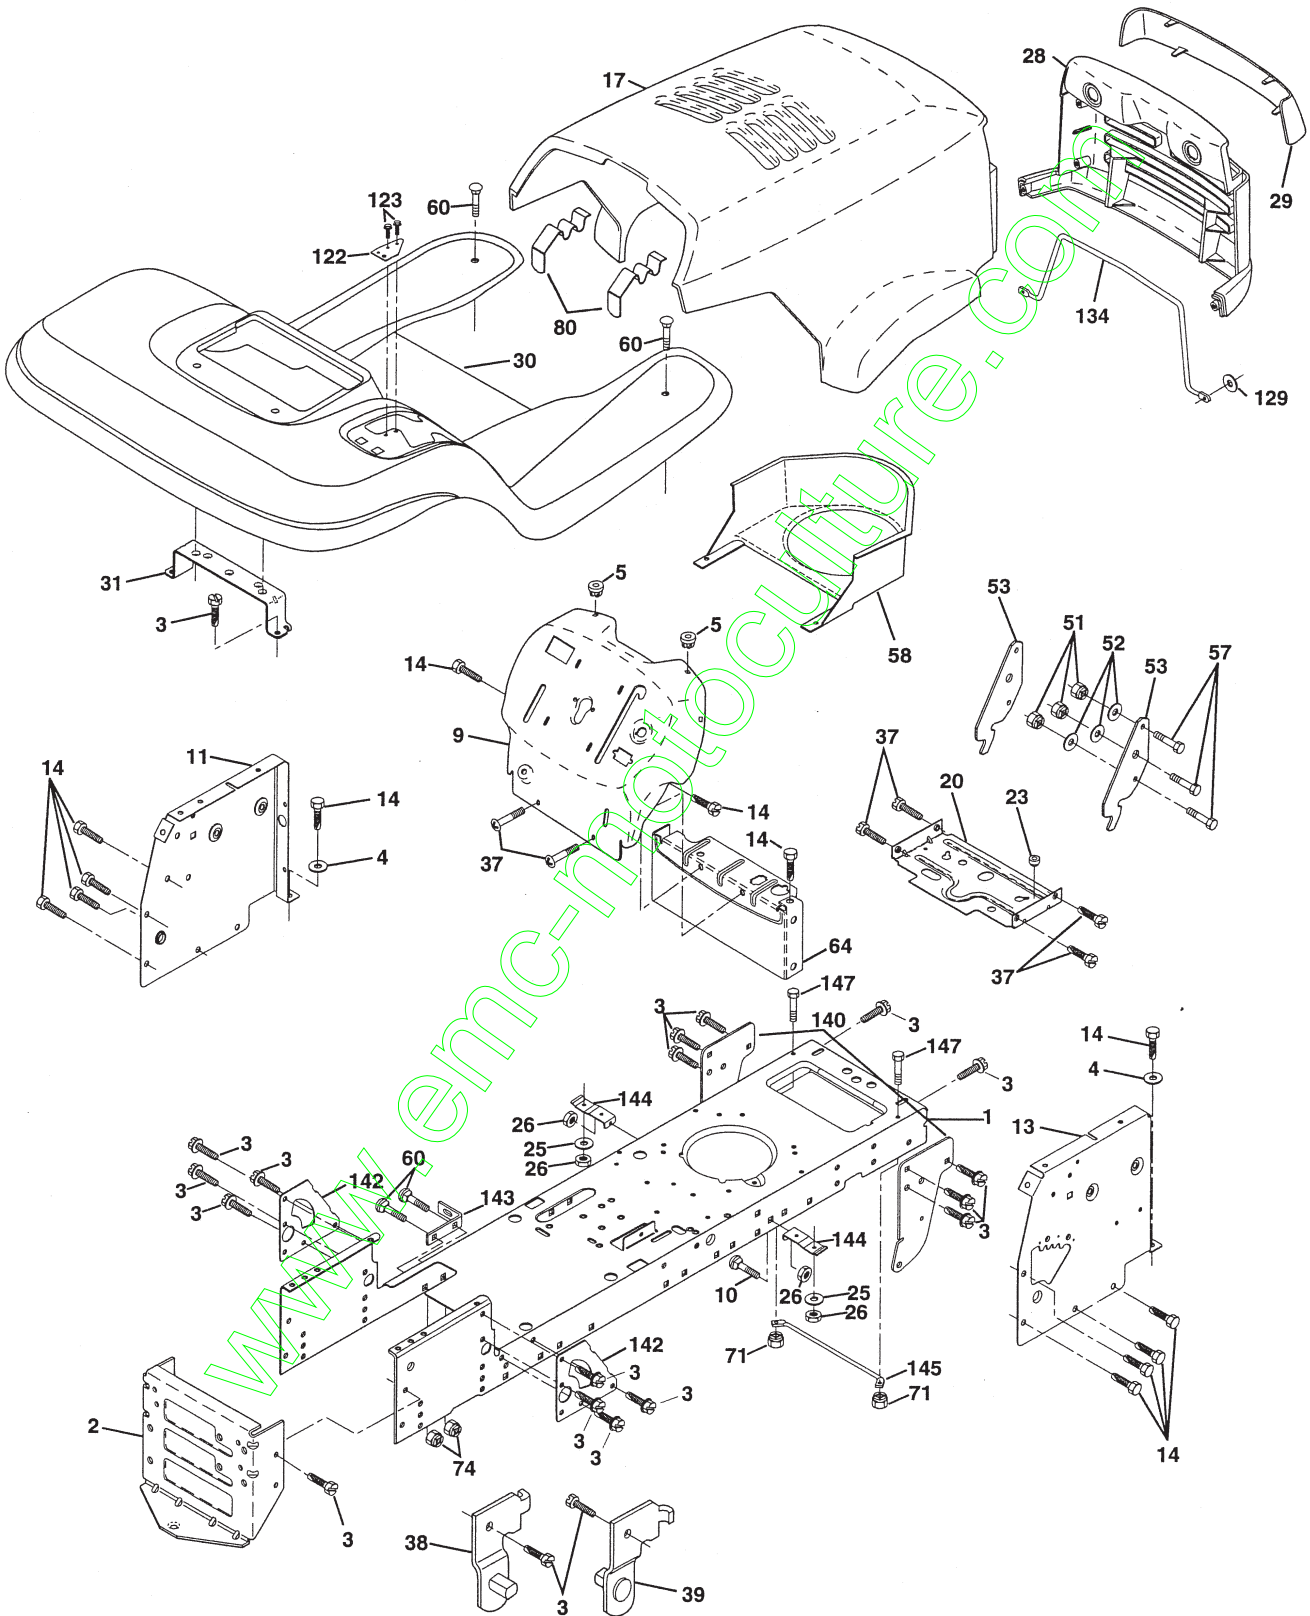

ELECTRICAL

REPAIR PARTS

TRACTOR - MODEL NO. YTH130 (HEYTH130D), PRODUCT NO. 954 17 00-06

ELECTRICAL

KEY NO.	PART NO.	DESCRIPTION
1	532146139	Battery 12 Volt 25 AMP
2	874760412	Bolt Hex Hd 1/4-20unc X 3/4
3	819091016	Washer 9/32 X 5/8 X 16 Ga.
4	810040400	Washer Lock Hvy Helical 1/4
6	873220400	Nut Fin Hex 1/4-20 Unc
7	532109238	Tube Plastic 12"
8	532156417	Case Battery Mech Hinge
9	532109596	Clamp Hose Olive
16	532153664	Switch Interlock Push-In
19	810090400	Washer Lock 1/4
20	873350400	Nut Jam Hex 1/4-20 Unc
21	532136850	Harness Asm Light W/4152j
22	532004152	Bulb Light #1156
24	532124780	Cable Battery 6 Ga 11" red
25	532146147	Cable Battery 6 Ga 44" red w/16 wire
26	532108824	Fuse 30 AMP Auto Green
28	532124773	Cable Ground 6 Ga 12" black
29	532121305	Switch Plunger Nc Gray
30	532140301	Switch Ign 4 pos w/lights
31	532124211	Nut Ignition
32	532141226	Cover Sw Ignition
33	532122147	Key Ign Modelled Generic
40	532156442	Harness Ign.
41	871110408	Bolt Blk Fin Hex 1/4 - 20 x 1/2
42	532131563	Cover Terminal Red
43	532145673	Solenoid
44	873640400	Nut Keps Hex 1/4-20 Unc
45	532121433	Ammeter Rectangular 6 Amp
52	532141940	Protection Wire Loop
70	532140413	Harness, Eng. B&S/Tec Dual

NOTE: All component dimensions given in U.S. inches.
1 inch = 25.4 mm.

REPAIR PARTS

TRACTOR - MODEL NO. YTH130 (HEYTH130D), PRODUCT NO. 954 17 00-06
CHASSIS AND ENCLOSURES

REPAIR PARTS

TRACTOR - MODEL NO. YTH130 (HEYTH130D), PRODUCT NO. 954 17 00-06

NOTE: All component dimensions given in U.S. inches
1 inch = 25.4 mm

REPAIR PARTS

TRACTOR - MODEL NO. YTH130 (HEYTH130D), PRODUCT NO. 954 17 00-06

DRIVE

REPAIR PARTS

TRACTOR - MODEL NO. YTH130 (HEYTH130D), PRODUCT NO. 954 17 00-06

NOTE: All component dimensions given in U.S. inches.
1 inch = 25.4 mm.

REPAIR PARTS

TRACTOR - MODEL NO. YTH130 (HEYTH130D), PRODUCT NO. 954 17 00-06
ENGINE

REPAIR PARTS

TRACTOR - MODEL NO. YTH130 (HEYTH130D), PRODUCT NO. 954 17 00-06