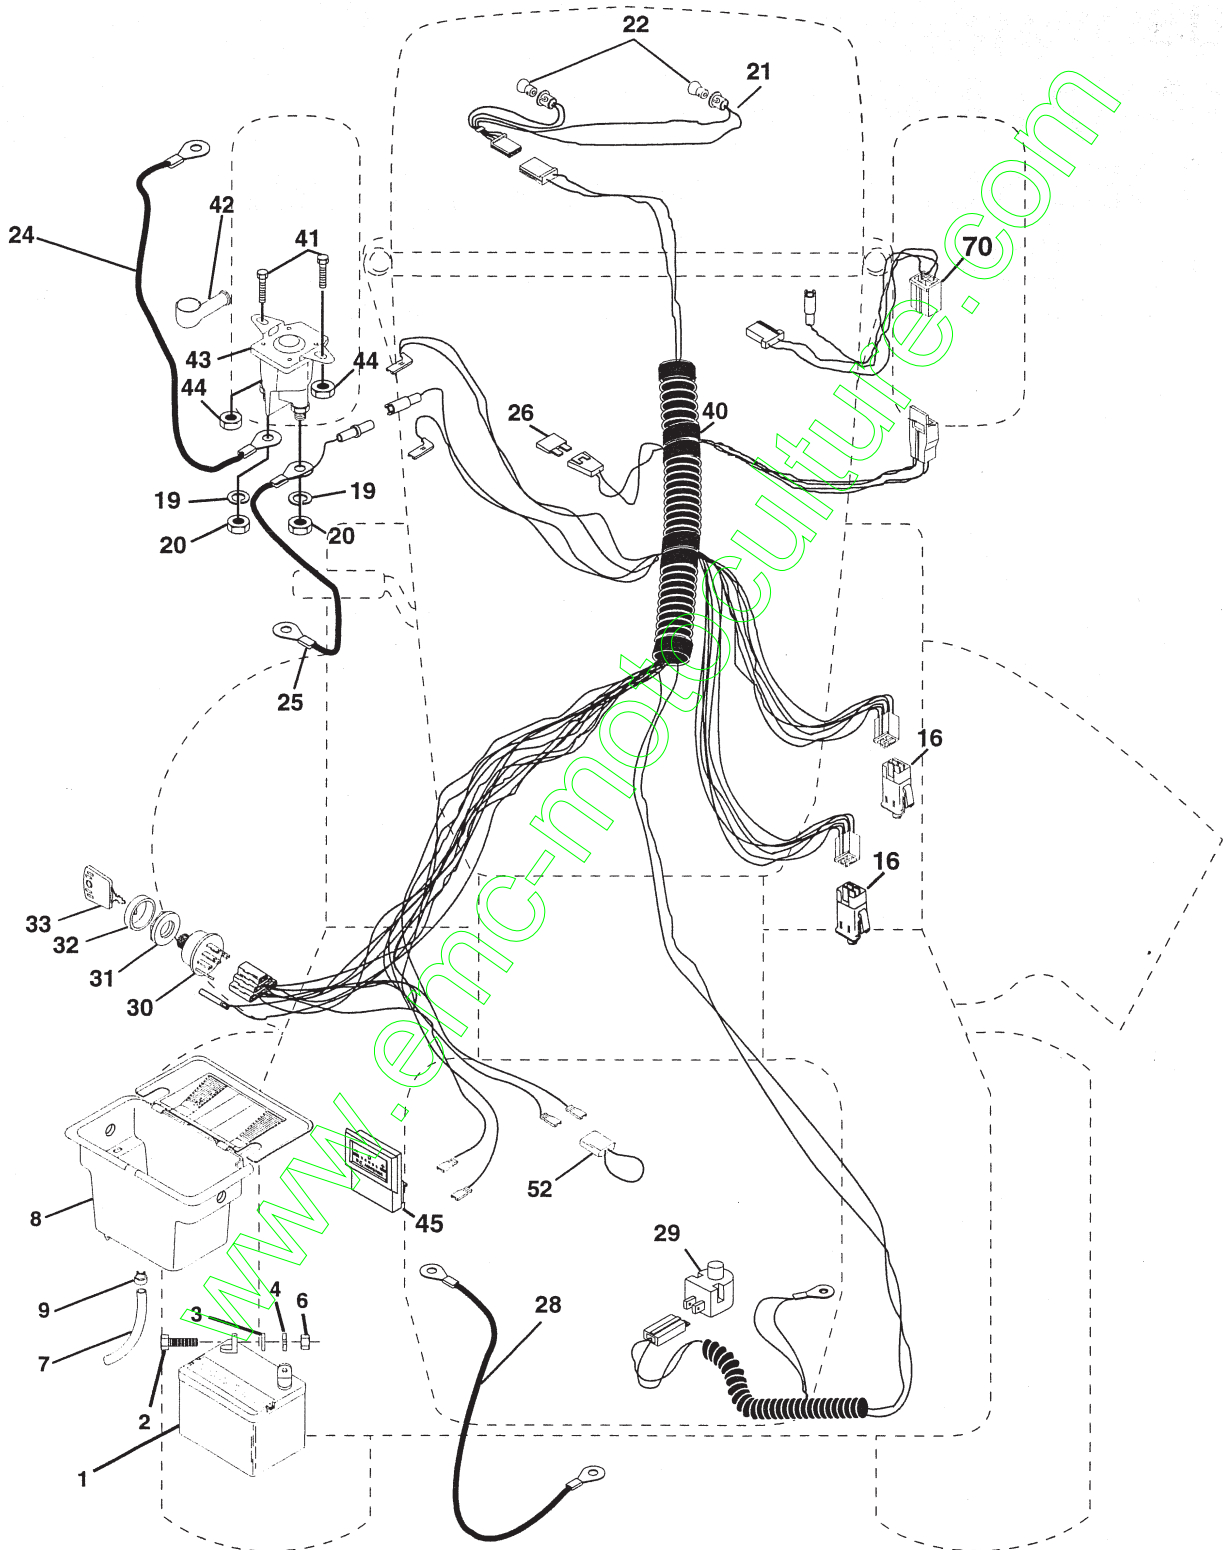

ELECTRICAL

REPAIR PARTS

TRACTOR - MODEL NO. YTH130 (HEYTH130D), PRODUCT NO. 954 17 00-06

ELECTRICAL

KEY NO.	PART NO.	DESCRIPTION
1	532146139	Battery 12 Volt 25 AMP
2	874760412	Bolt Hex Hd 1/4-20unc X 3/4
3	819091016	Washer 9/32 X 5/8 X 16 Ga.
4	810040400	Washer Lock Hvy Helical 1/4
6	873220400	Nut Fin Hex 1/4-20 Unc
7	532109238	Tube Plastic 12"
8	532156417	Case Battery Mech Hinge
9	532109596	Clamp Hose Olive
16	532153664	Switch Interlock Push-In
19	810090400	Washer Lock 1/4
20	873350400	Nut Jam Hex 1/4-20 Unc
21	532136850	Harness Asm Light W/4152j
22	532004152	Bulb Light #1156
24	532124780	Cable Battery 6 Ga 11" red
25	532146147	Cable Battery 6 Ga 44" red w/16 wire
26	532108824	Fuse 30 AMP Auto Green
28	532124773	Cable Ground 6 Ga 12" black
29	532121305	Switch Plunger Nc Gray
30	532140301	Switch Ign 4 pos w/lights
31	532124211	Nut Ignition
32	532141226	Cover Sw Ignition
33	532122147	Key Ign Modelled Generic
40	532156442	Harness Ign.
41	871110408	Bolt Blk Fin Hex 1/4 - 20 x 1/2
42	532131563	Cover Terminal Red
43	532145673	Solenoid
44	873640400	Nut Keps Hex 1/4-20 Unc
45	532121433	Ammeter Rectangular 6 Amp
52	532141940	Protection Wire Loop
70	532140413	Harness, Eng. B&S/Tec Dual