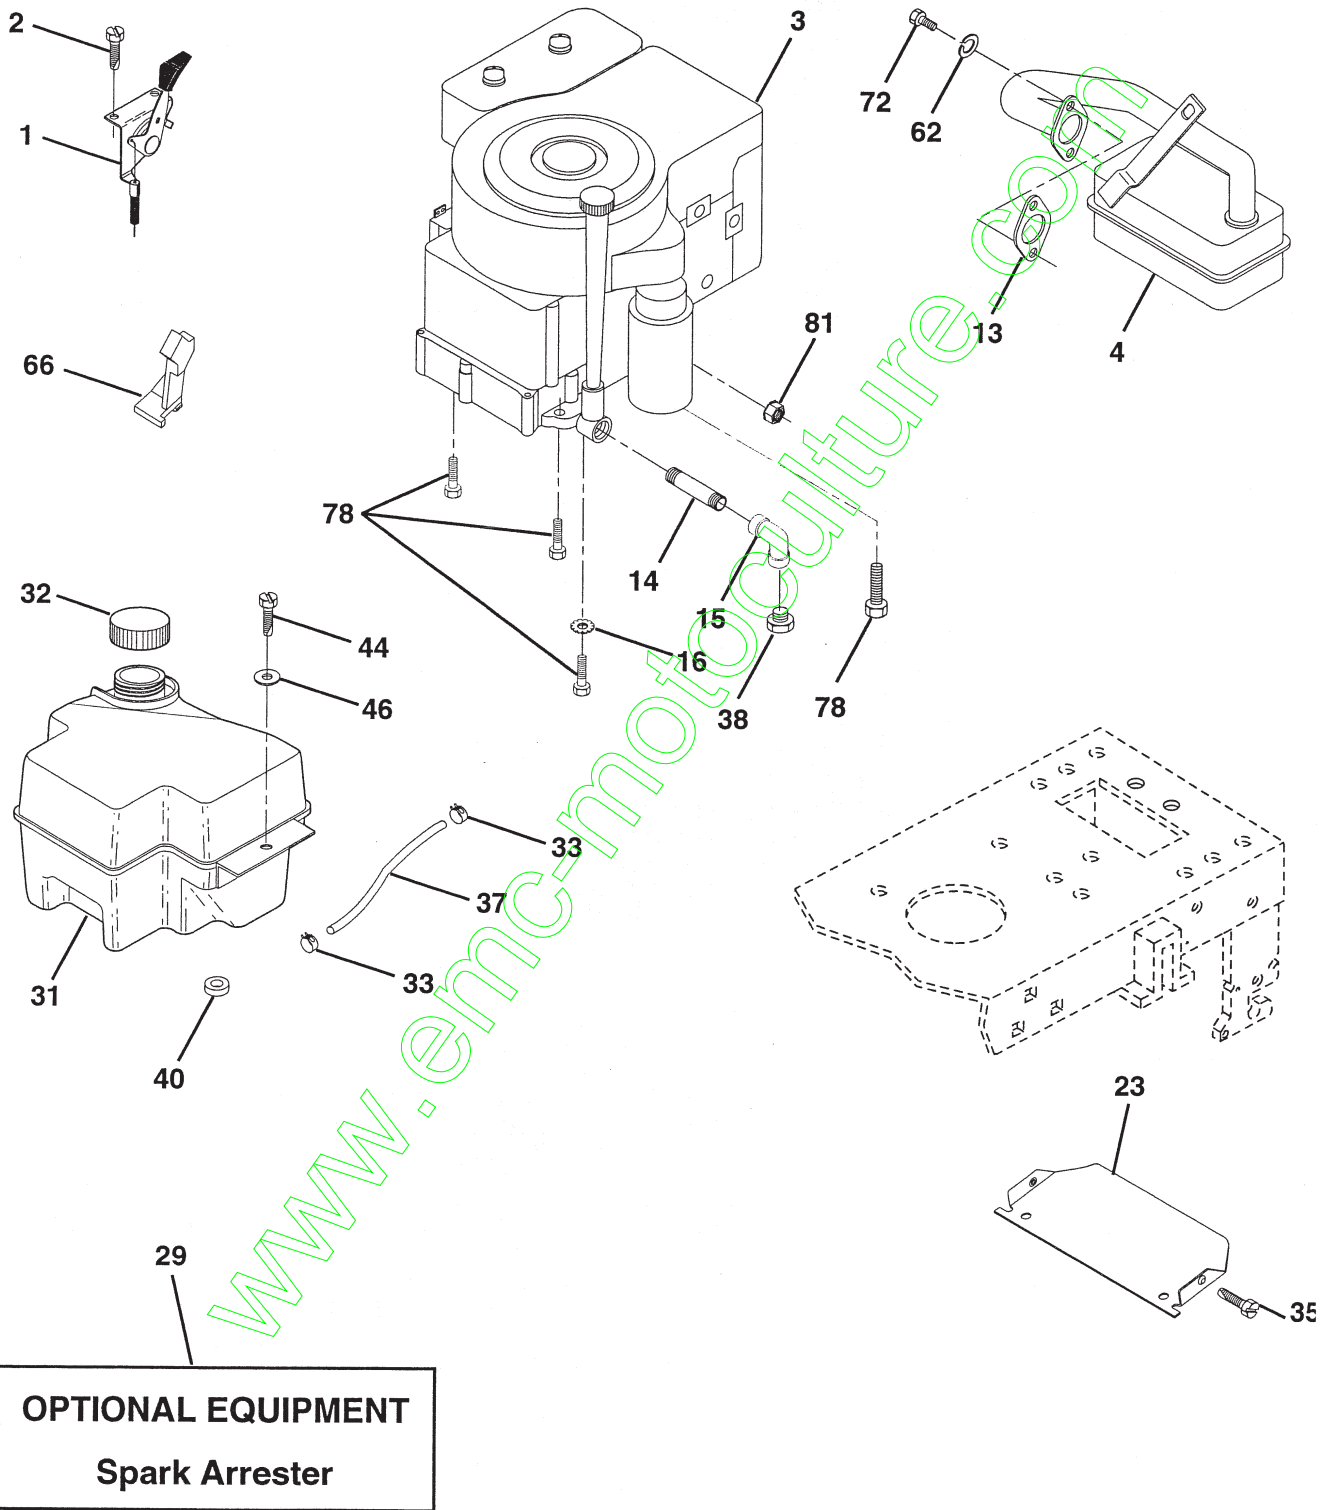

NOTE: All component dimensions given in U.S. inches
1 inch = 25.4 mm

REPAIR PARTS

TRACTOR - MODEL NO. YTH130 (HEYTH130D), PRODUCT NO. 954 17 00-06

STEERING ASSEMBLY

REPAIR PARTS

TRACTOR - MODEL NO. YTH130 (HEYTH130D), PRODUCT NO. 954 17 00-06

NOTE: All component dimensions given in U.S. inches.
1 inch = 25.4 mm.

REPAIR PARTS

TRACTOR - MODEL NO. YTH130 (HEYTH130D), PRODUCT NO. 954 17 00-06
ENGINE

REPAIR PARTS

TRACTOR - MODEL NO. YTH130 (HEYTH130D), PRODUCT NO. 954 17 00-06

NOTE: All component dimensions given in U.S. inches
1 inch = 25.4 mm

www.emc.com

REPAIR PARTS

TRACTOR - MODEL NO. YTH130 (HEYTH130D), PRODUCT NO. 954 17 00-06

SEAT ASSEMBLY

KEY PART NO. NO.

DESCRIPTION

1	532140839	Seat
2	532140551	Bracket Pivot Seat 8 720
3	874760616	Bolt Fin Hex 3/8-16unc X 1
4	819131610	Washer 13/32 X 1 X 10 Ga
5	532145006	Clip Push-In
6	873800600	Nut Hex w/Ins. 3/8-16 Unc
7	532124181	Spring Seat Cprsn 2 250 Blk Zi
8	817490616	Screw Thdrol 3/8-16 X 1 Ty-tt
9	819131614	Washer 13/32 X 1 X 14 Ga.
10	532155925	Pan Seat
11	532120068	Knob Seat 1/2-13 UNC Blk
12	532121246	Bracket Mounting Switch