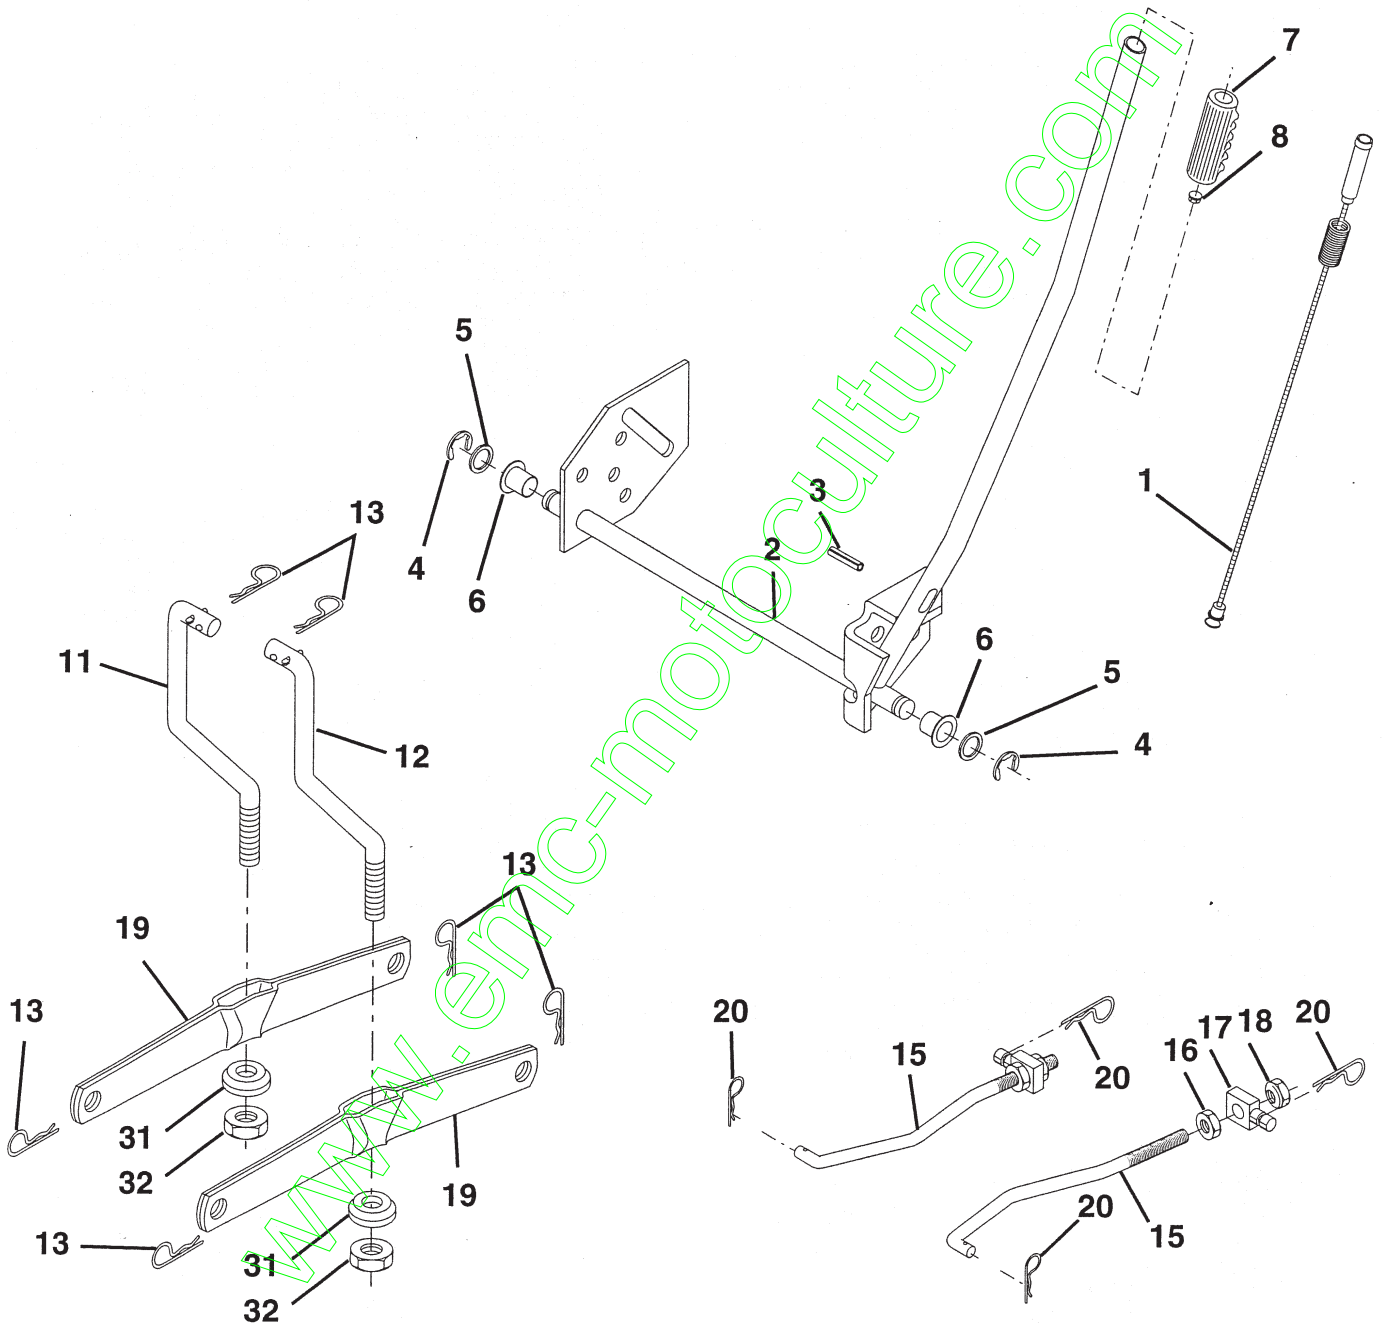

NOTE: All component dimensions given in U.S. inches
1 inch = 25.4 mm

REPAIR PARTS

TRACTOR - MODEL NO. YTH130 (HEYTH130D), PRODUCT NO. 954 17 00-06

MOWER LIFT

REPAIR PARTS

TRACTOR - MODEL NO. YTH130 (HEYTH130D), PRODUCT NO. 954 17 00-06
MOWER LIFT