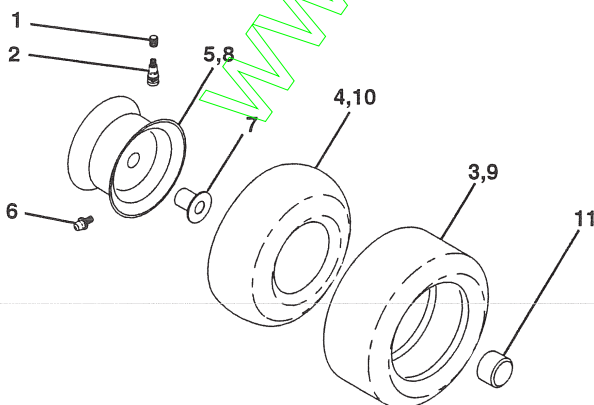

KEY PART NO. NO.

DESCRIPTION

13	532121248	Bushing Snap Blk Nyl 50 Id
14	872050411	Bolt Rdhd Sqnk 1/4-20x1-3/8
15	532134300	Spacer Split 28x 96 Yel Zinc
16	532121250	Spring Cprsn 1 27 Blk Pnt
17	532123976	Nut Lock 1/4 Lge Fig Gr 5 Zinc
21	532153236	Bolt Shoulder 5/16-18 Unc
22	873800500	Nut Hex Lock W/Ins 5/16-18
24	819171912	Washer 17/32 X 1-3/16 X 12 Ga.
25	532127018	Bolt Shoulder 5/16-18 X 62

NOTE: All component dimensions given in U.S. inches.
1 inch = 25.4 mm

REPAIR PARTS

TRACTOR - MODEL NO. YTH130 (HEYTH130D), PRODUCT NO. 954 17 00-06

DECALS

KEY NO.	PART NO.	DESCRIPTION
1	532125690	Decal 100 DBA
3	532150724	Decal Hood LH
4	532150723	Decal Hood RH
5	532273212	Decal HP Engine
6	532145437	Decal Euro Stand CE
7	532140837	Decal Saddle Brake
8	532145494	Decal Mower Cutfinger Symbol
9	532150617	Decal Fender Husq
10	532145498	Decal Read Owner's Manual Syms.
11	532142341	Decal Drawbar Cntrl Mvt Hyd LT
14	532136832	Decal V-Belt Schematic
20	532146451	Decal Bat Dan/PSN
--	532154515	Pad Footrest LH STL

KEY NO.	PART NO.	DESCRIPTION
--	532154516	Pad Footrest RH STL
--	532138311	Decal Handle Lft Height Adjust
--	532156717	Manual Operator's (Euro.)
--	532156718	Manual Operator's (Scan.)

Available accessories not included with tractor:

--	LSB42	42" Snow Blade
--	CE42	Grass Catcher
--	LC05	Wheel Weights
--	LBD48	48" Snow Blade
--	MK420	Mulch Kit w/Blades
--	GWN42	Gauge Whjeels

WHEELS & TIRES

KEY NO.	PART NO.	DESCRIPTION
1	532059192	Cap Valve Tire
2	532065139	Stem Valve
3	532106222	Tire F Ts 15 X 6 0 - 6 Service
4	532059904	Tube Front (Service Item Only)
5	532138336	Rim Asm 6"front Silver Service
6	532124957	Fitting Grease (Front Wheel Only)
7	532124959	Bearing Flange (Front Wheel Only)
8	532138337	Rim Asm 8"rear Silver Service
9	532122082	Tire R Ts 20x10-8 C Service
10	532124926	Tube Rear (Service Item Only)
11	532104757	Cap Axle Blk 1 50 X 1 00
--	532144334	Sealant, Tire (10 oz. Tube)