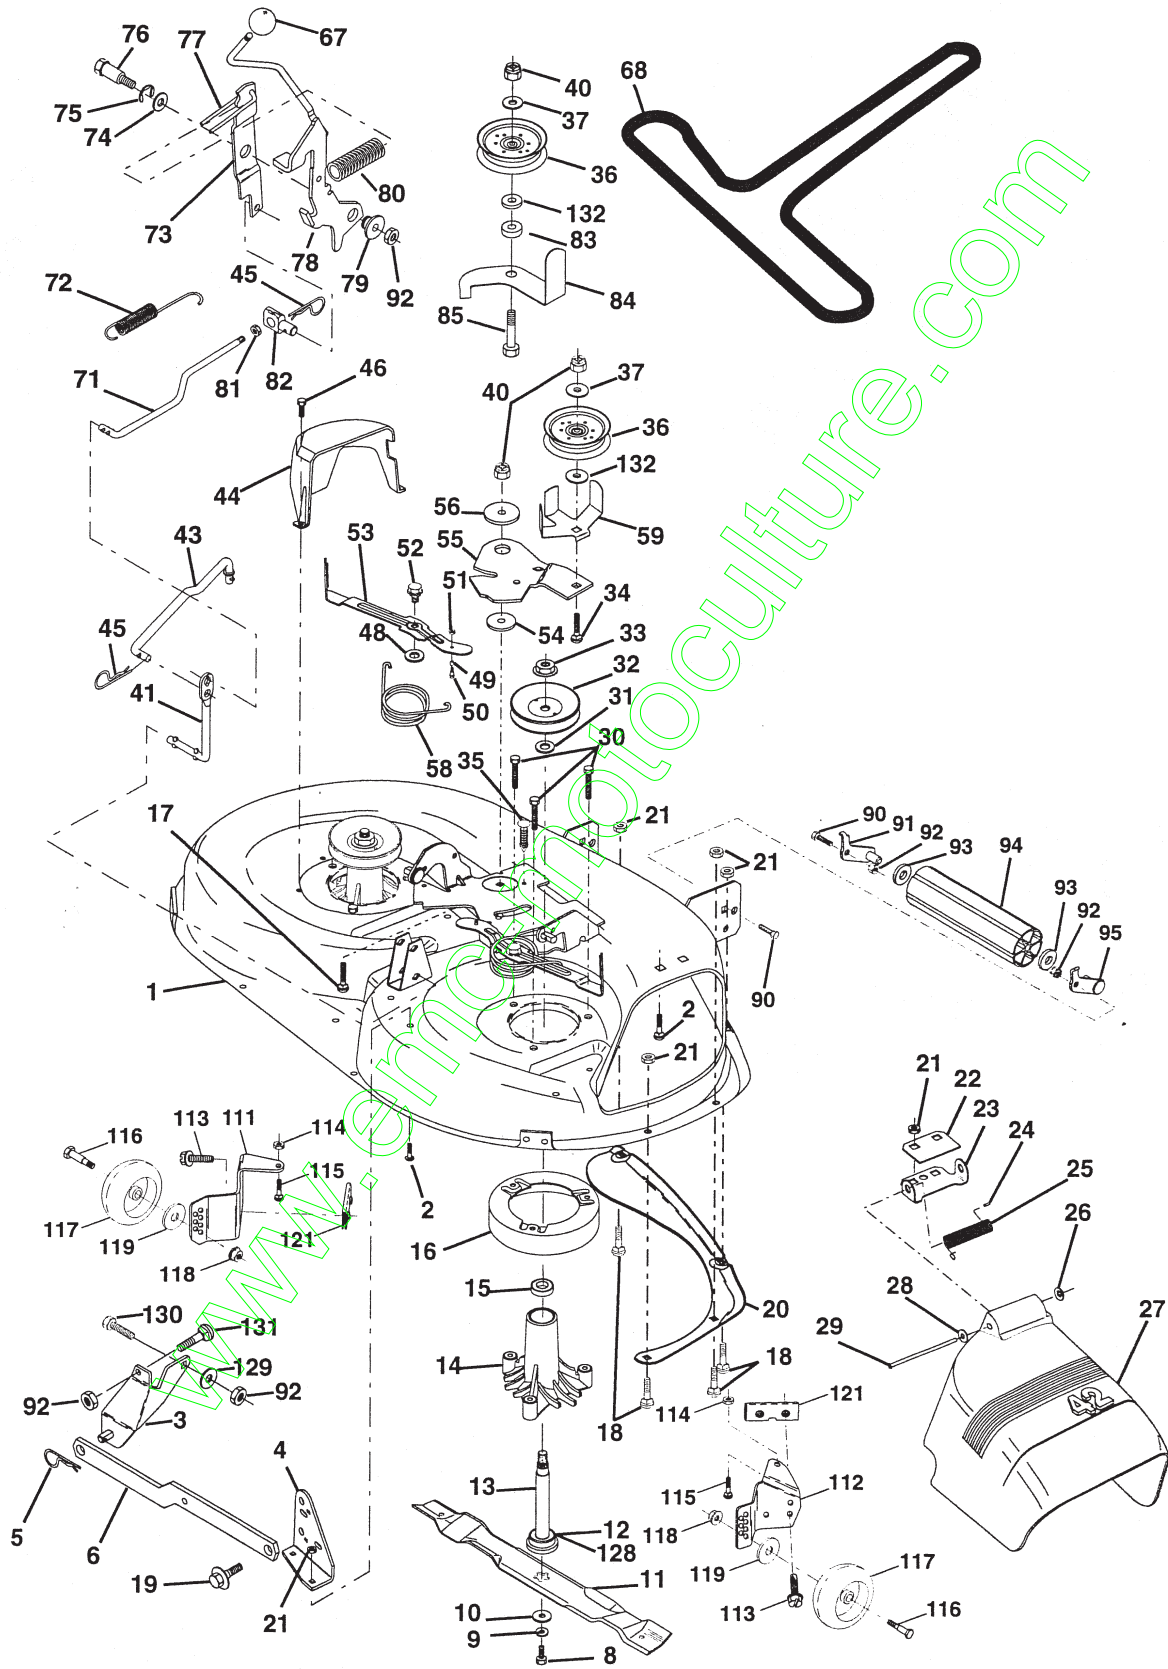

NOTE: All component dimensions given in U.S. inches.
1 inch = 25.4 mm

REPAIR PARTS

TRACTOR - MODEL NO. YTH130 (HEYTH130D), PRODUCT NO. 954 17 00-06

DECALS

KEY NO.	PART NO.	DESCRIPTION
1	532125690	Decal 100 DBA
3	532150724	Decal Hood LH
4	532150723	Decal Hood RH
5	532273212	Decal HP Engine
6	532145437	Decal Euro Stand CE
7	532140837	Decal Saddle Brake
8	532145494	Decal Mower Cutfinger Symbol
9	532150617	Decal Fender Husq
10	532145498	Decal Read Owner's Manual Syms.
11	532142341	Decal Drawbar Cntrl Mvt Hyd LT
14	532136832	Decal V-Belt Schematic
20	532146451	Decal Bat Dan/PSN
--	532154515	Pad Footrest LH STL

KEY NO.	PART NO.	DESCRIPTION
--	532154516	Pad Footrest RH STL
--	532138311	Decal Handle Lft Height Adjust
--	532156717	Manual Operator's (Euro.)
--	532156718	Manual Operator's (Scan.)

Available accessories not included with tractor:

--	LSB42	42" Snow Blade
--	CE42	Grass Catcher
--	LC05	Wheel Weights
--	LBD48	48" Snow Blade
--	MK420	Mulch Kit w/Blades
--	GWN42	Gauge Whjeels

WHEELS & TIRES

KEY NO.	PART NO.	DESCRIPTION
1	532059192	Cap Valve Tire
2	532065139	Stem Valve
3	532106222	Tire F Ts 15 X 6 0 - 6 Service
4	532059904	Tube Front (Service Item Only)
5	532138336	Rim Asm 6"front Silver Service
6	532124957	Fitting Grease (Front Wheel Only)
7	532124959	Bearing Flange (Front Wheel Only)
8	532138337	Rim Asm 8"rear Silver Service
9	532122082	Tire R Ts 20x10-8 C Service
10	532124926	Tube Rear (Service Item Only)
11	532104757	Cap Axle Blk 1 50 X 1 00
--	532144334	Sealant, Tire (10 oz. Tube)

NOTE: All component dimensions given in U.S. inches
1 inch = 25.4 mm

REPAIR PARTS

TRACTOR - MODEL NO. YTH130 (HEYTH130D), PRODUCT NO. 954 17 00-06

MOWER DECK

REPAIR PARTS

TRACTOR - MODEL NO. YTH130 (HEYTH130D), PRODUCT NO. 954 17 00-06