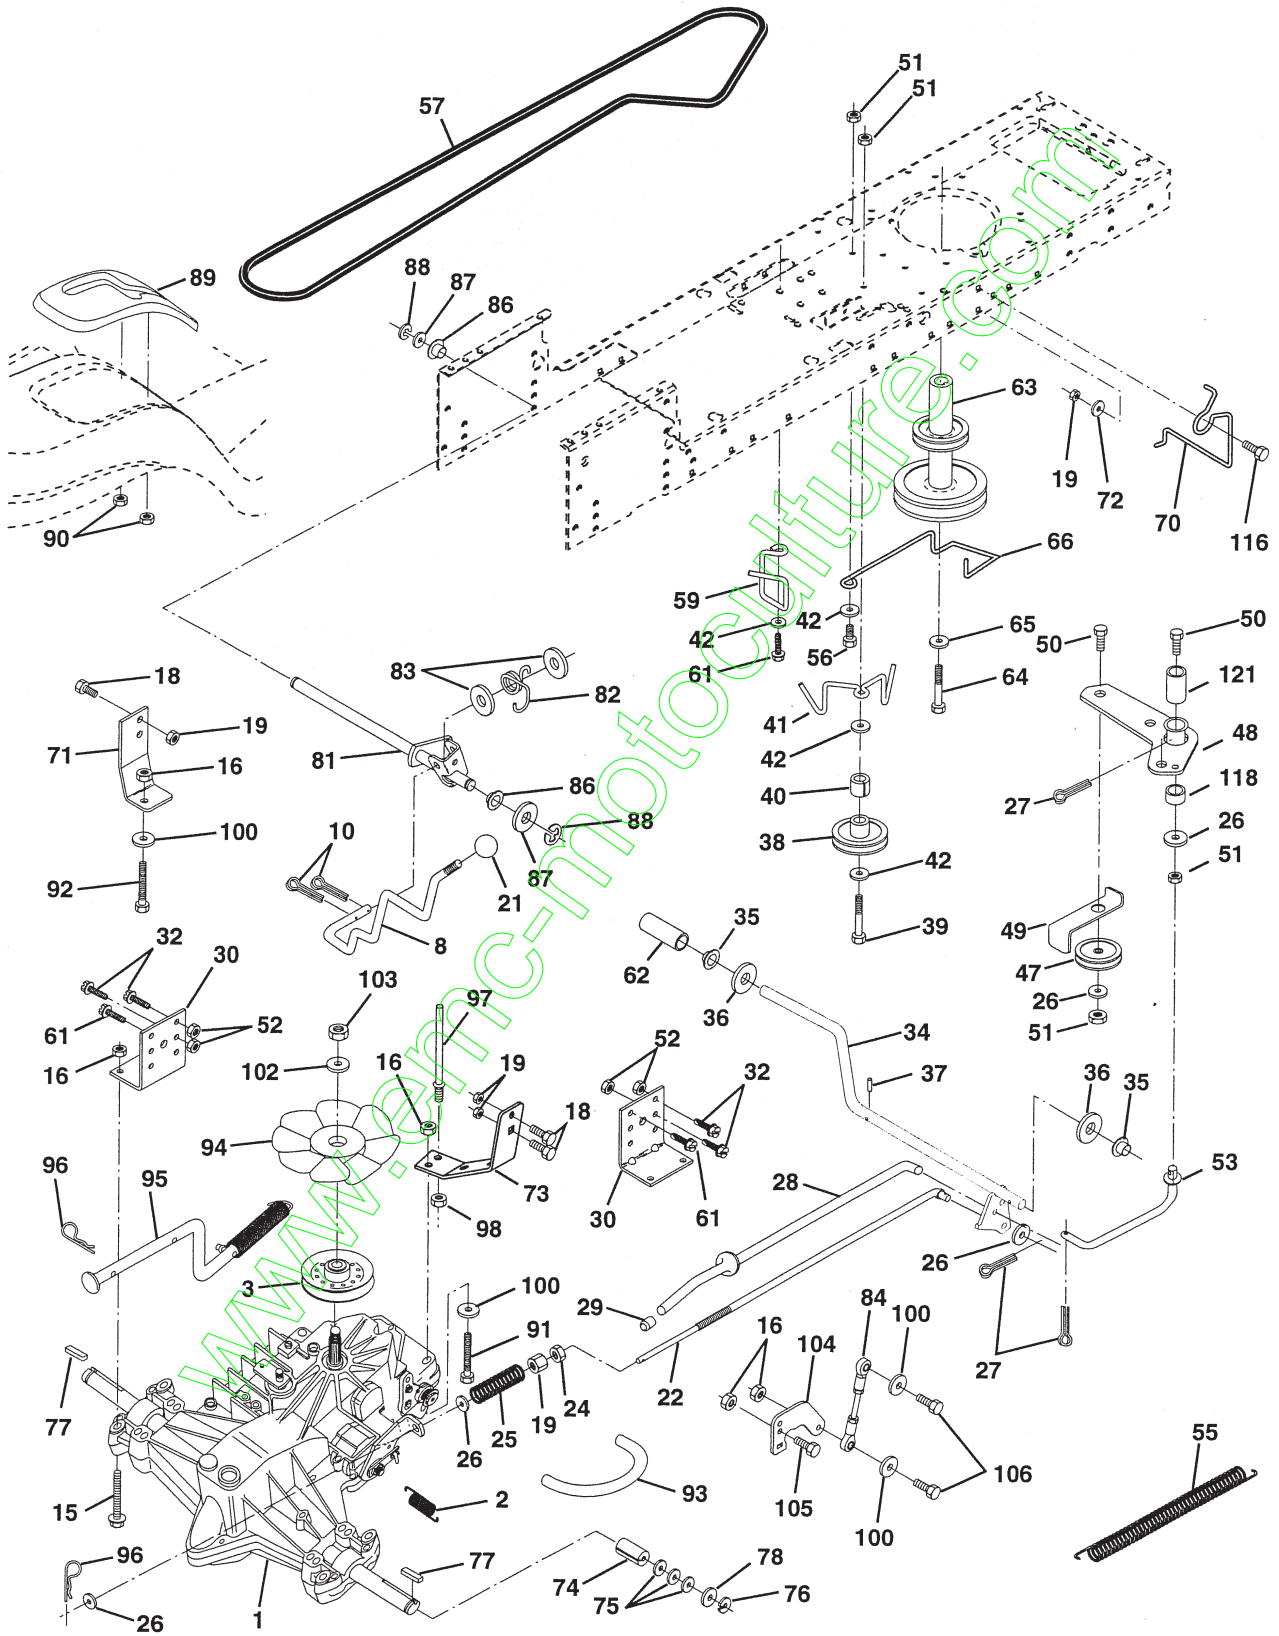

NOTE: All component dimensions given in U.S. inches
1 inch = 25.4 mm

REPAIR PARTS

TRACTOR - MODEL NO. YTH130 (HEYTH130D), PRODUCT NO. 954 17 00-06

DRIVE

REPAIR PARTS

TRACTOR - MODEL NO. YTH130 (HEYTH130D), PRODUCT NO. 954 17 00-06

NOTE: All component dimensions given in U.S. inches.
1 inch = 25.4 mm.

REPAIR PARTS

TRACTOR - MODEL NO. YTH130 (HEYTH130D), PRODUCT NO. 954 17 00-06
ENGINE

REPAIR PARTS

TRACTOR - MODEL NO. YTH130 (HEYTH130D), PRODUCT NO. 954 17 00-06