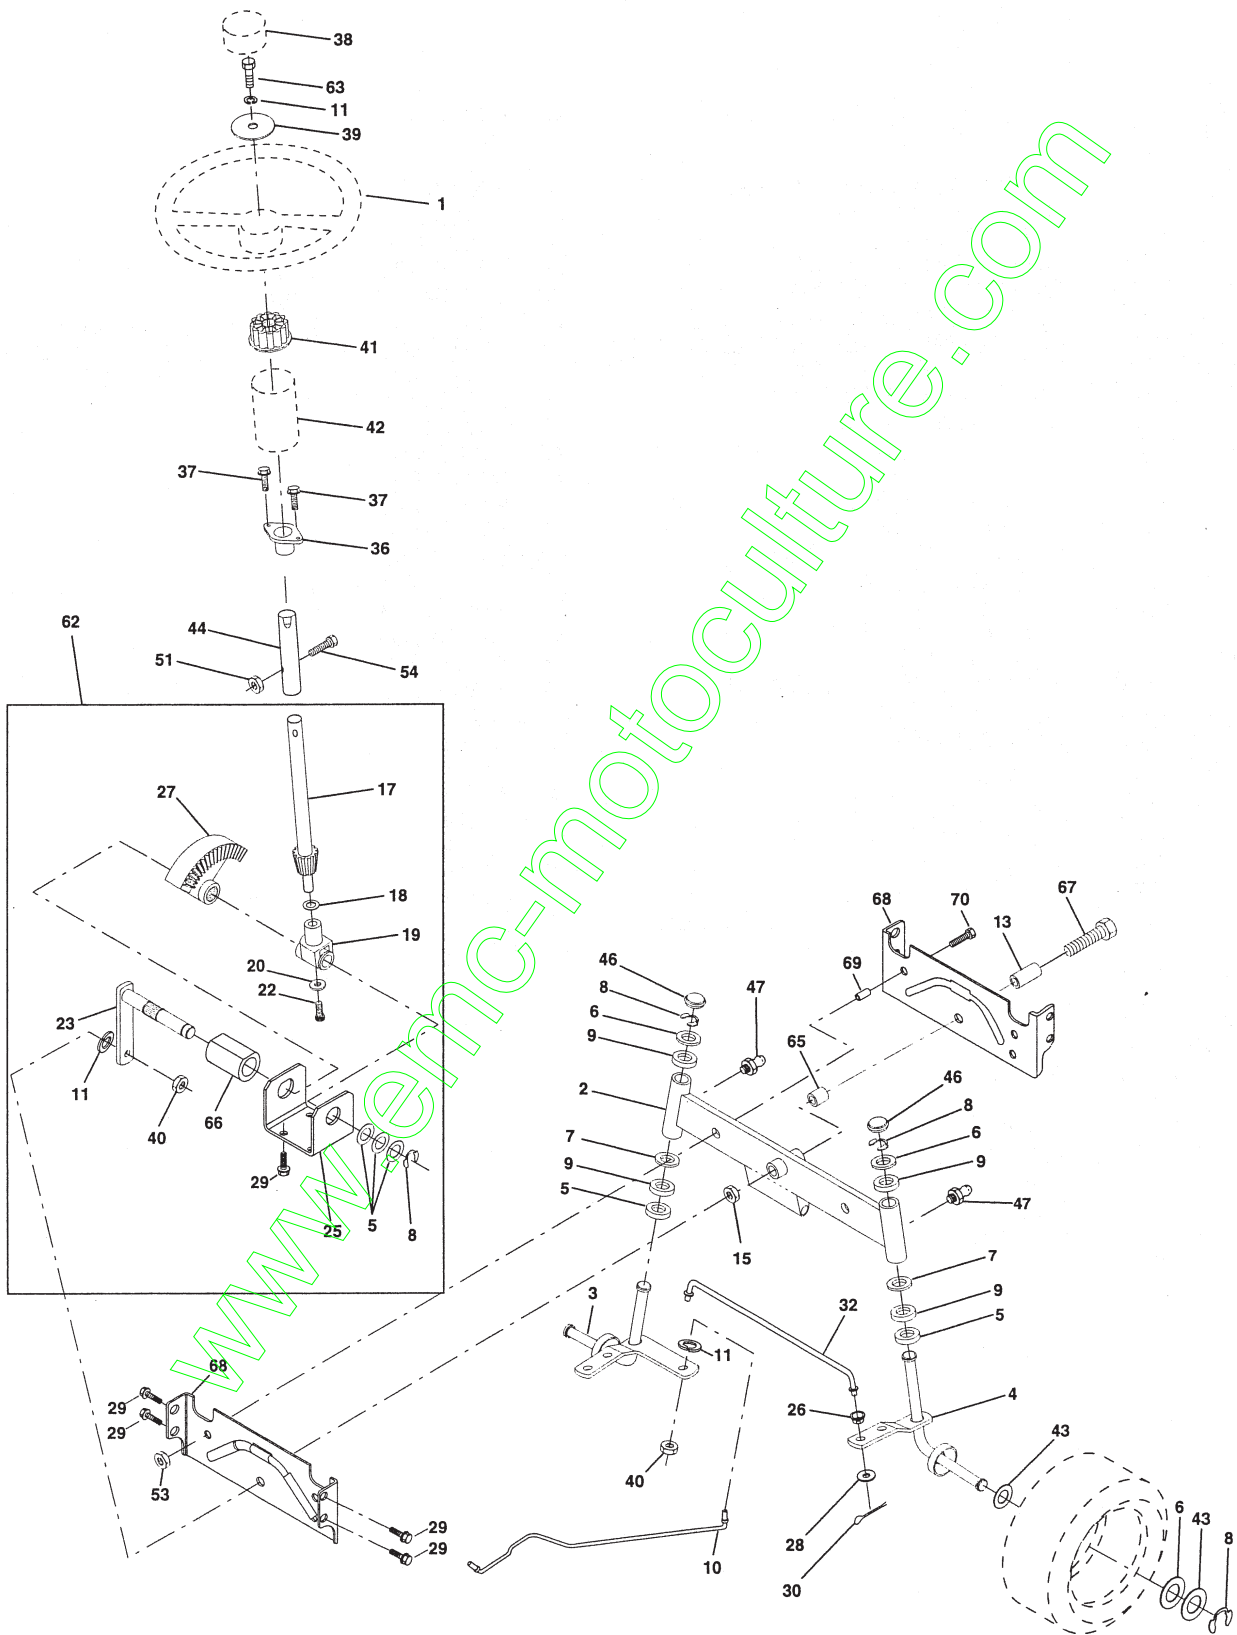

REPAIR PARTS

TRACTOR - MODEL NO. YTH130 (HEYTH130D), PRODUCT NO. 954 17 00-06

STEERING ASSEMBLY

REPAIR PARTS

TRACTOR - MODEL NO. YTH130 (HEYTH130D), PRODUCT NO. 954 17 00-06

STEERING ASSEMBLY

KEY NO.	PART NO.	DESCRIPTION
1	532124415	Wheel Steering
2	532154427	Axle Asm STMP Dropped STL
3	532156483	Spindle Asm LH
4	532157473	Spindle Asm RH
5	532124931	Bearing Race Thrust Harden
6	532121748	Washer 25/32 X 1-5/8 X 16 Ga
7	819272016	Washer 27/32 X 1-1/4 X 16 Ga
8	812000029	Ring Klip #t5304-75
9	532124937	Bearing Col Strg Blk
10	532156438	Link Drag Extended Stamp
11	810040600	Washer Lock Hvy Hlcl Spr 3/8
13	532154779	Bearing Axle STLT/GT
15	873901000	Nut Lock Flange 5/8-11 Unc
17	532156546	Shaft Asm Strg
18	532057079	Washer Thrust 515x 750x 033
19	532124035	Support Shaft
20	532126684	Washer Shim 1/4 X 5/8 X 062
21	810040400	Washer Lock Hvy Helical 1/4
22	871100410	Screw Cap Sckt Hd Phos & Oil
23	532127501	Shaft Asm Pittman
25	532154406	Bracket Steering
26	532126847	Bushing Link Drag Blk LR
27	532136874	Gear Sector
28	819131416	Washer 13/32 X 7/8 X 16 Ga
29	817490612	Screw Thdrol 3/8-16x3/4 Ty-tt
30	876020412	Pin Cotter 1/8 X 3/4 Cad
32	532130465	Rod Tie Wire Form 19 75 Mech
36	532155099	Bushing Strg
37	532152927	Screw
38	532124416	Insert Cap Strg Wh Au
39	819133808	Washer 13/32 X 2-3/8 X 8 Ga
40	532124701	Lock nut
41	532100711	Adaptor Wheel Strg
42	532155092	Boot Steering Shaft
43	532121749	Washer 25/32 X 1 1/4 X 16 Ga
44	532153720	Extension Steering Shaft LR/LT
46	532121232	Cap Spindle Fr Top Blk
47	532124836	Fitting Grease
51	873800500	Nut Lock Hex w/Ins 5/16-18
53	873680600	Nut, Crownlock 3/8-16 UNC
54	874780520	Bolt Fin Hex 5/16-18 Unc x 1-1/4
62	532156594	Kit, Steering Assembly Svc
63	874780616	Bolt Fin Hex 3/8-16unc x 1 Gr. 5
65	532154780	Spacer Axle
66	532154404	Bearing Arm Pittman
67	874781044	Bolt, Fin Hex 5/8-11 UNC x 2-3/4
68	532154429	Axle, Brace
69	532160367	Spacer, Brace, Axle
70	874780636	Bolt, Fin Hex 3/8-16 UNC x 2-1/4

NOTE: All component dimensions given in U.S. inches.
1 inch = 25.4 mm.