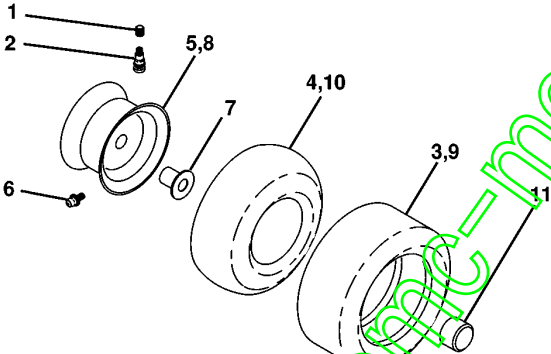

REPAIR PARTS

TRACTOR - MODEL NO. YTH130 (HEYTH130G), PRODUCT NO. 954 17 00-06

WHEELS & TIRES

www.epic-motoculture.com

Référence	Numéro de Pièce	Description	Remarque	QTÉ Kit équipement
1	532 05 91-92	CAP VALVE		1
2	532 06 51-39	RACCORD		1
3	532 10 62-22	PNEU		1
4	532 05 99-04	TUYAU		1
5	532 13 83-36	JANTE		1
6	532 12 49-57	RACCORD		1
7	532 12 49-59	ROULEMENT		1
8	532 13 83-37	PIGNON DE CHAÎNE		1
9	532 12 20-82	PNEU		1
10	532 12 49-26	TUYAU		1
11	532 10 47-57	ENJOLIVEUR		1

www.emc-motoculture.com