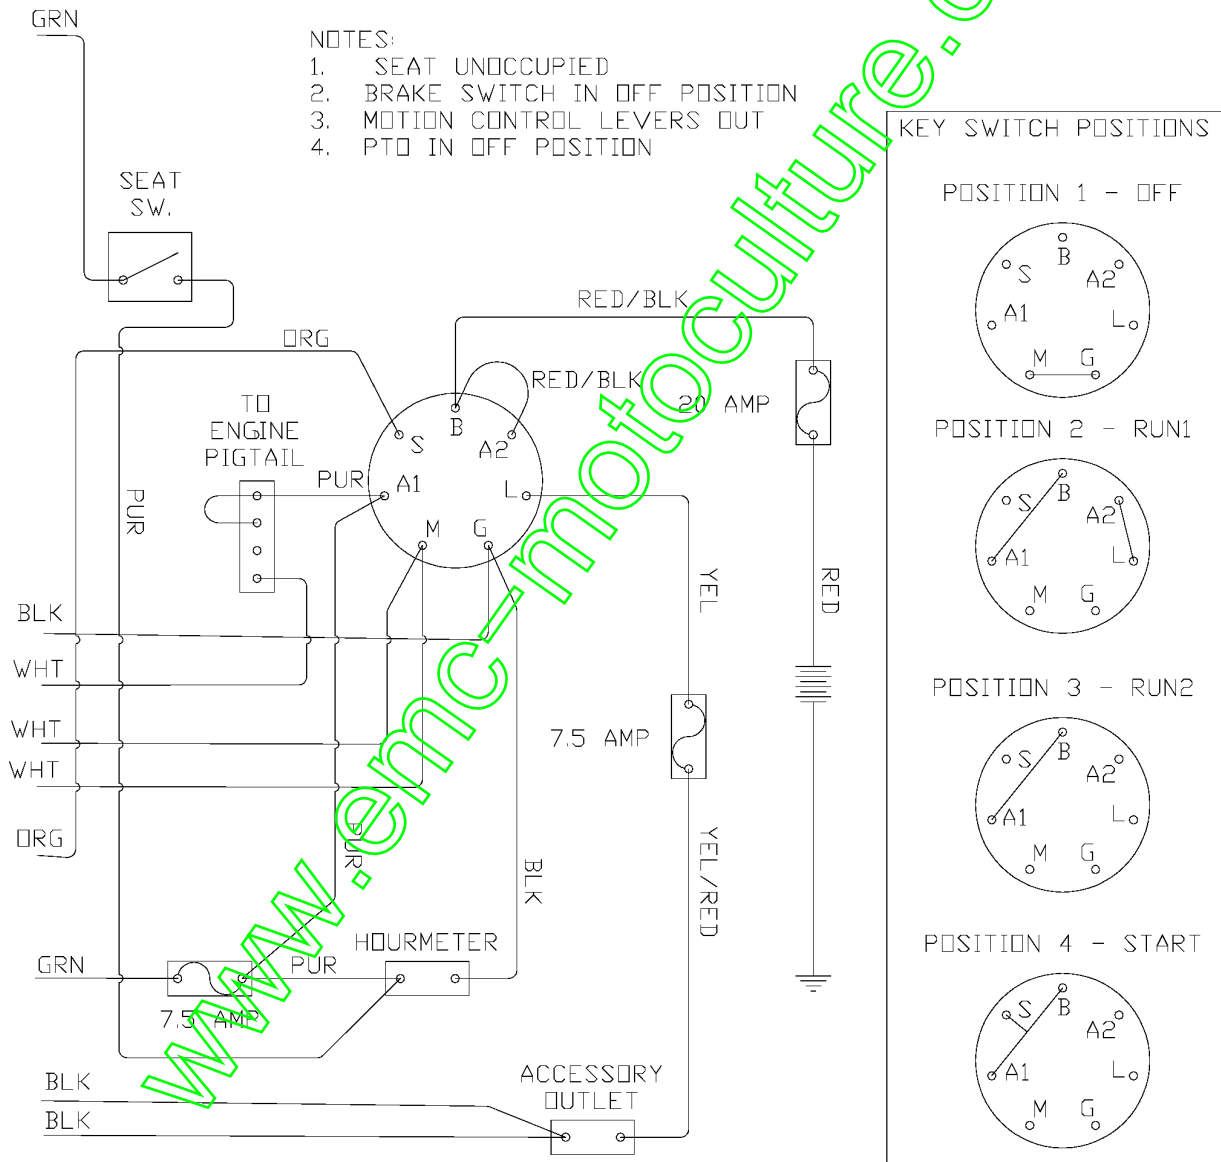

WIRING DIAGRAMS