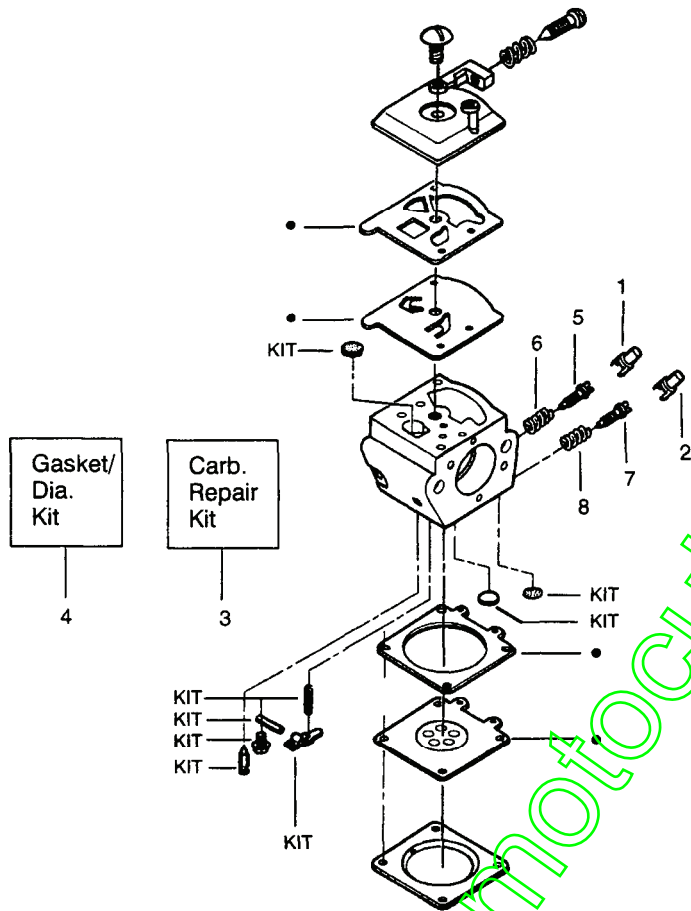

## Carburetor Assembly – WT-391 – #530069722

Ref.	Part No.	Description
1.	530038318	Limiter Cap-High
2.	530038317	Limiter Cap-Low
3.	530069826	Carburetor Repair Kit (KIT= Indicates Contents)
4.	530069844	Gasket/Diaphragm Kit (●=Indicates Contents)
5.	530035383	Low Speed Needle
6.	530035293	Needle Spring Low Speed
7.	530035384	High Speed Needle
8.	530035295	Needle Spring High Speed

Ref.	Part No.	Description
1.	530053033	Actuating Lever
2.	530015913	Spring Pin
3.	530015911	Screw
4.	530014356	Front & Rear Link Ass'y.
5.	530016237	Spring Compression
6.	530052232	Brake Band
7.	530015910	Handguard Spring
8.	530049075	Journal-Left
9.	530029879	Pivot Pin
10.	530029881	Journal-Right
11.	530015914	Screw
12.	530038593	Retainer
13.	530029878	Position Spring
14.	530049965	Clutch Cover
15.	530038679	Chain Brake Cover
16.	530015826	Bar Adjusting Pin
17.	530038593	Retainer
18.	530016110	Screw-Bar Adjusting
19.	530015917	Nut
20.	530049962	Chain Brake Assembly