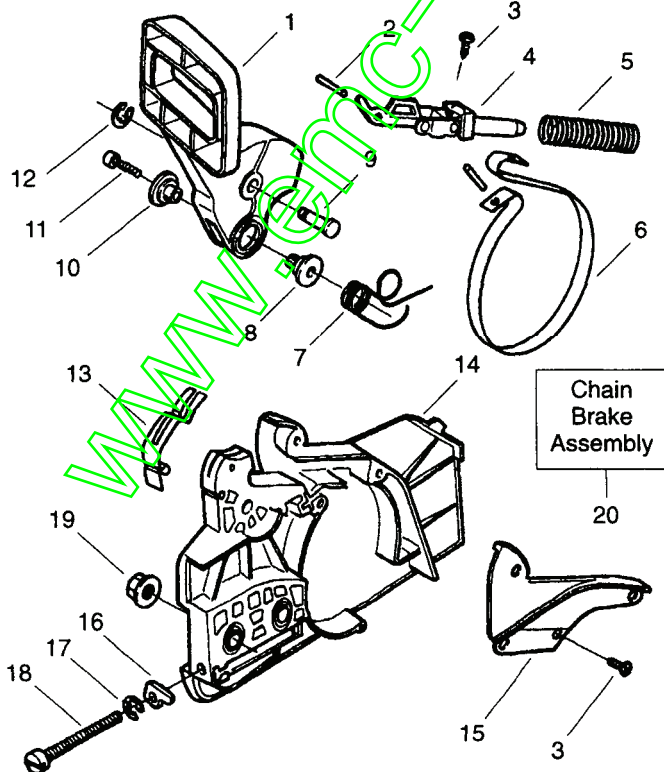

## Carburetor Assembly – WT-391 – #530069722

Ref.	Part No.	Description
1.	530038318	Limiter Cap-High
2.	530038317	Limiter Cap-Low
3.	530069826	Carburetor Repair Kit (KIT= Indicates Contents)
4.	530069844	Gasket/Diaphragm Kit (●=Indicates Contents)
5.	530035383	Low Speed Needle
6.	530035293	Needle Spring Low Speed
7.	530035384	High Speed Needle
8.	530035295	Needle Spring High Speed

Ref.	Part No.	Description
1.	530053033	Actuating Lever
2.	530015913	Spring Pin
3.	530015911	Screw
4.	530014356	Front & Rear Link Ass'y.
5.	530016237	Spring Compression
6.	530052232	Brake Band
7.	530015910	Handguard Spring
8.	530049075	Journal-Left
9.	530029879	Pivot Pin
10.	530029881	Journal-Right
11.	530015914	Screw
12.	530038593	Retainer
13.	530029878	Position Spring
14.	530049965	Clutch Cover
15.	530038679	Chain Brake Cover
16.	530015826	Bar Adjusting Pin
17.	530038593	Retainer
18.	530016110	Screw-Bar Adjusting
19.	530015917	Nut
20.	530049962	Chain Brake Assembly