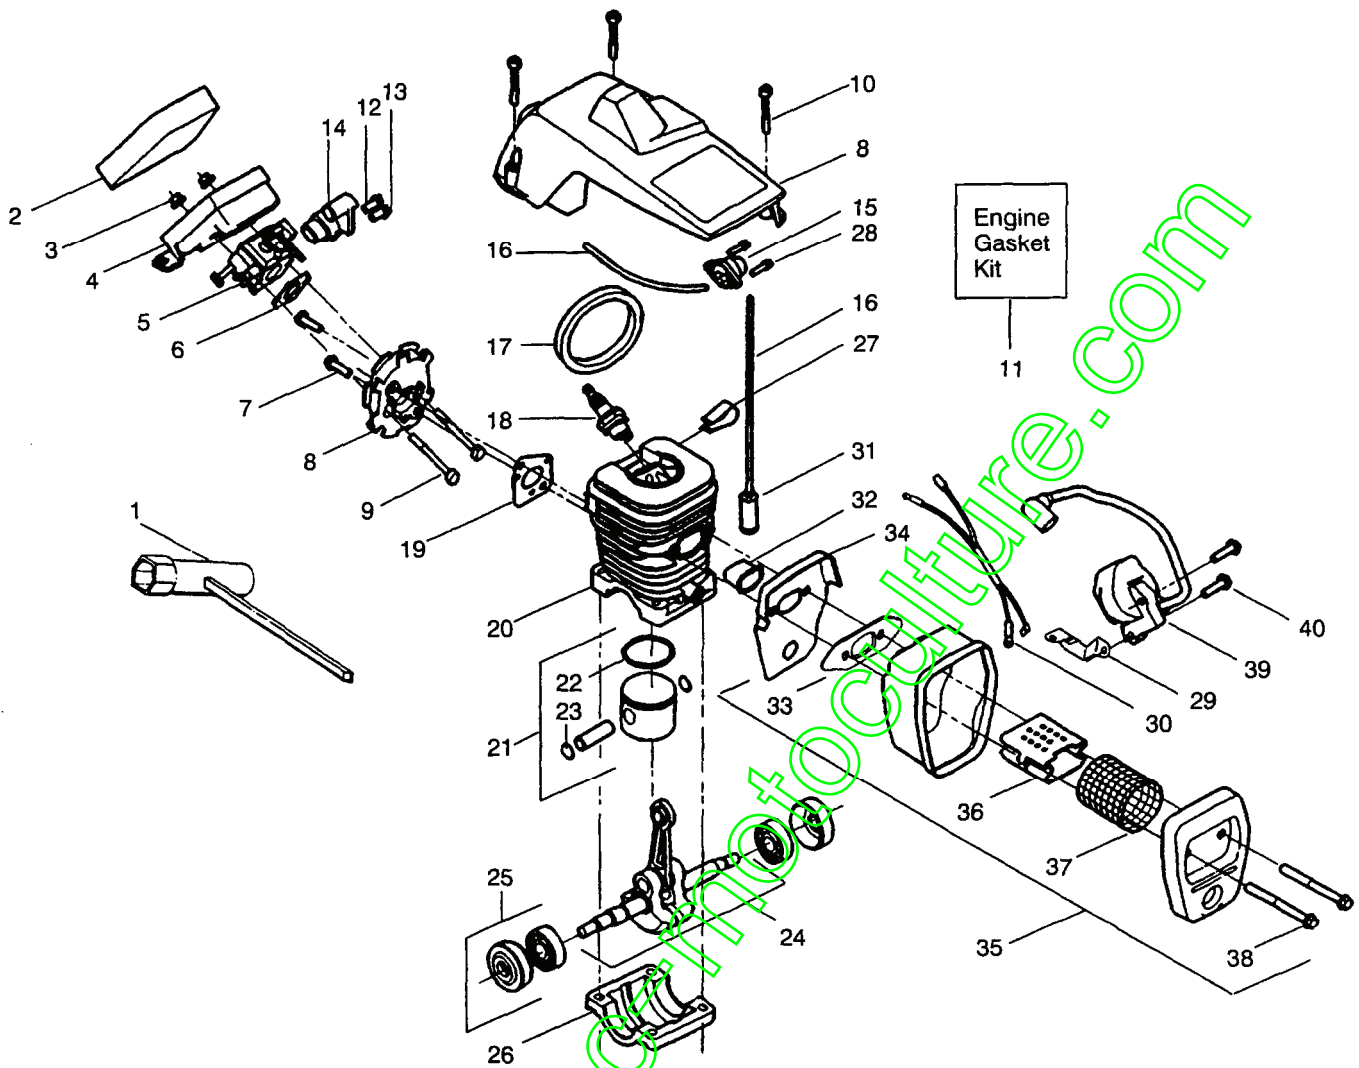

Ref.	Part No.	Description	Ref.	Part No.	Description	Ref.	Part No.	Description
1.	530031135	Bar Wrench	20.	-	Cylinder Kit	36.	530037813	Muffler Diffuser
2.	530037793	Foam—Air Filter	21.	530071252	351/370	37.	530036103	Spark Arrestor Screen
3.	530016101	Nut		530071255	390/420	38.	530016132	Screw
4.	530047604	Air Filter Housing		-	Piston Kit	39.	530052277	Ignition Module
5.	530069722	Carburetor Kit (Incl. 12 & 13)			(Incl. 22 & 23)	40.	530015814	Screw
6.	530019239	Carb. Gasket		530069604	351/370			Not Shown
7.	530015810	Screw		530069719	390/420			
8.	530069964	Carb. Adapter Kit (Incl. Cylinder Shield and Seal)	22.	-	Piston Ring			
9.	530016187	Screw		530029805	351/370			
10.	530016102	Screw		530038729	390/420			Operator's Manual
11.	530069608	Engine Gasket Kit	23.	530015697	Retainer—Piston Pin		530084924	370/420—Euro
12.	530038318	Limiter Cap—High	24.	530047062	Crankshaft Ass'y.		530084923	370/420—Euro
13.	530038317	Limiter Cap—Low	25.	530047827	Seal & Bearing Ass'y.		530084113	370/420—Scan
14.	530038340	Grommet—Carb Adjust.	26.	530037935	Cap—Crankcase		530084564	351/390—Euro
15.	530047213	Air Purge Ass'y.	27.	530016136	Clip—High Tension Lead		530084565	351/390—Euro
16.	530069216	Primer Line Kit	28.	530015780	Screw		530084563	351/390—Scan
17.	530019210	Air Box Seal	29.	530047442	Ground Strap		530031112	Clutch Ass'y. Tool
18.	503235108	Spark Plug	30.	530049117	Wire Harness Ass'y.		530031097	Air Gap Gauge
19.	530019249	Gasket—Carb. Adapter	31.	530014362	Fuel Filter		530031160	Insert Tool— Limiter Cap
			32.	530037652	Heat Insulator			Carrying Case
			33.	530019221	Muffler Gasket		530031173	
			34.	530038237	Muffler Back Plate			
			35.	530047207	Muffler Ass'y. (Incl. 33—34 & 36—38)