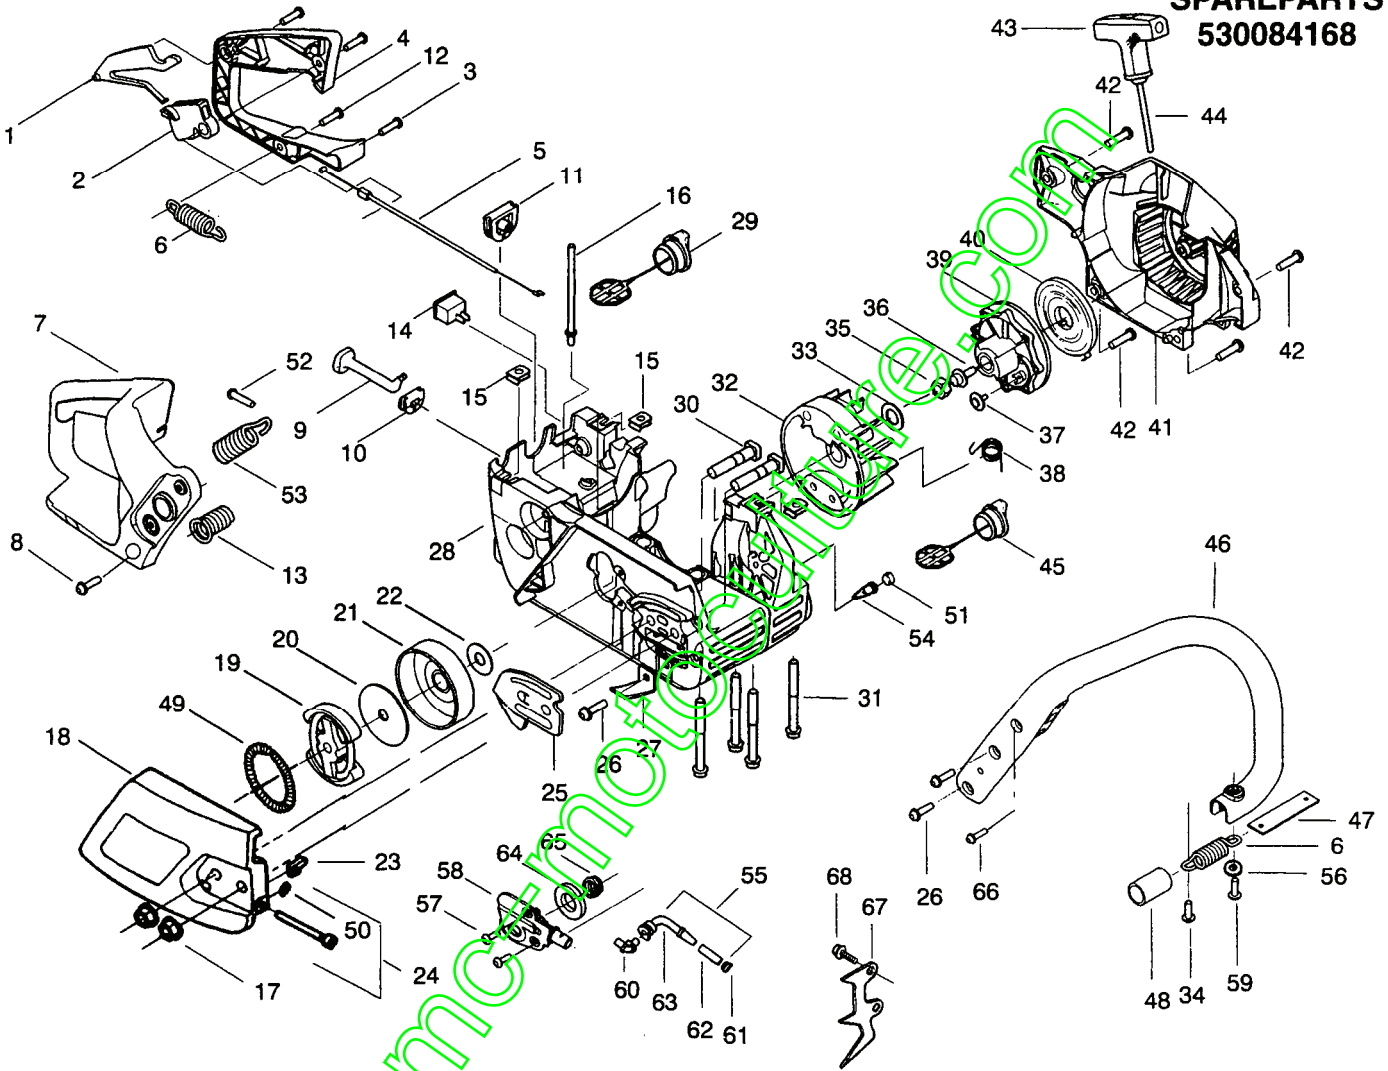

SPAREPARTS
530084168

Ref.	Part No.	Description	Ref.	Part No.	Description	Ref.	Part No.	Description
1.	530036098	Throttle Lock out	24.	530069611	Bar Adjusting Kit (Incl. 50)	47.	530047608	Limiter Strap
2.	530036097	Throttle Trigger	25.	530038238	Plate-Bar Mounting	48.	530036142	Sleeve-AV Spring
3.	530015906	Screw	26.	530015814	Screw	49.	530094188	Spring-Clutch
4.	530047581	Cover-Rear Handle	27.	530029850	Chain Catcher	50.	530038593	Retainer-Bar Adjust.
5.	530047602	Throttle Cable	28.	530047621	Chassis Ass'y. (Incl. Fuel Cap, Oil Cap, Fuel Line and Primer Line)	51.	530038264	Plug-Oil Vent
6.	530042082	Spring-Isolator	29.	530047192	Fuel Cap Ass'y.	52.	530015875	Screw
7.	530047582	Rear Handle	30.	530016133	Bolt-Bar	53.	530053275	Isolator Ass'y.
8.	530015814	Screw	31.	530016132	Nut-Flywheel	54.	530026119	Check Valve
9.	530047605	Choke Knob	32.	530039209	Flywheel Ass'y.	55.	530047663	Oil Pick-up Ass'y (Incl. 61-63)
10.	530049005	Grommet-Choke Knob	33.	530015127	Washer-Flywheel	56.	530015123	Washer
11.	530047631	Grommet-Throttle	34.	530015843	Screw	57.	530016097	Screw
12.	530015886	Screw	35.	530016134	Nut-Flywheel	58.	530069957	Oil Pump Kit (Incl. 60, 65 & Seal)
13.	530053274	Isolator Ass'y.	36.	530015920	Screw	59.	530016018	Screw
14.	530069572	Switch Kit	37.	530016080	Screw	60.	530049477	Elbow-Oil Pickup
15.	530015922	Nut-"U" Type	38.	530023817	Spring-Starter Dog	61.	530030189	Plug-Oil Filter
16.	530069247	Fuel Line Kit (Large Dia.)	39.	530037817	Starter Pulley	62.	530037821	Oil Filter
17.	530015917	Nut-Bar Mounting	40.	530027531	Recoil Spring	63.	530038373	Pick-up Oiler
18.	530049965	Clutch Cover	41.	530047973	Fan Housing	64.	530019231	Dust Seal
19.	530014949	Clutch Ass'y. (Incl. 49)	42.	530015892	Screw	65.	530037820	Gear-Worm Spring
20.	530015611	Clutch Washer	43.	530037485	Starter Handle	66.	530016179	Screw
21.	530047061	Clutch Drum Ass'y. w/Bearing	44.	530069232	Rope Kit	67.	530014381	Spike Ass'y.
22.	530015907	Washer-Thrust	45.	530010846	Oil Cap Ass'y.	68.	530015906	Screw
23.	530015826	Pin-Bar Adjusting	46.	530047583	Front Handle